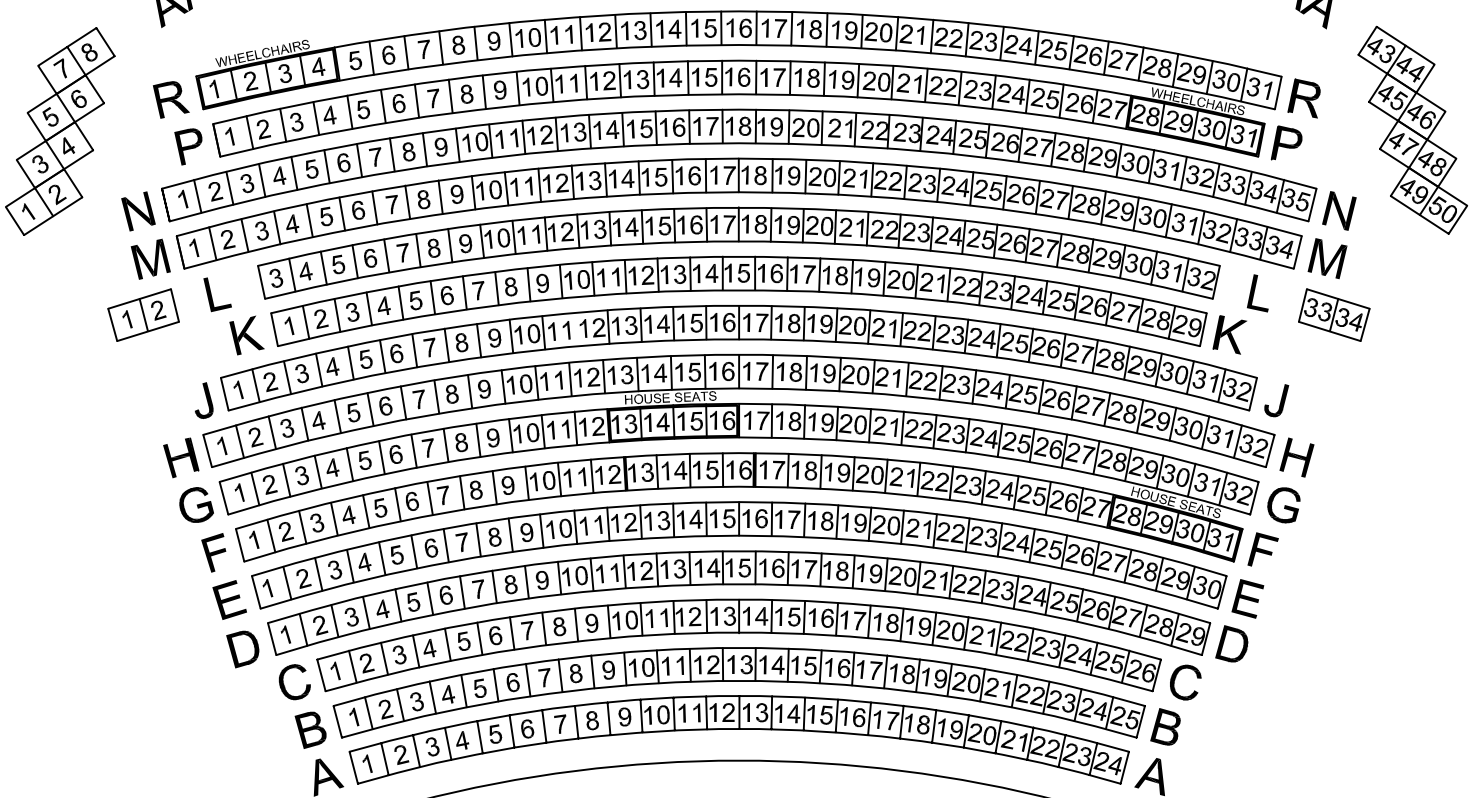

UPPER CIRCLE 107 SEATS

LOWER CIRCLE 112 SEATS

STALLS 455 SEATS

BAXTER THEATRE CENTRE

MAIN THEATRE

674 SEATS