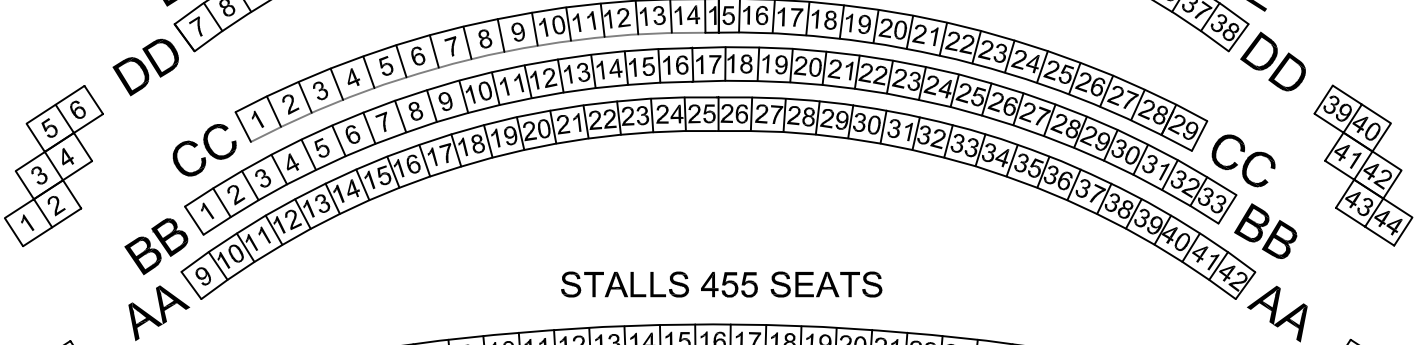

UPPER CIRCLE 107 SEATS

LOWER CIRCLE 112 SEATS

STALLS 455 SEATS

BAXTER THEATRE CENTRE

MAIN THEATRE

674 SEATS