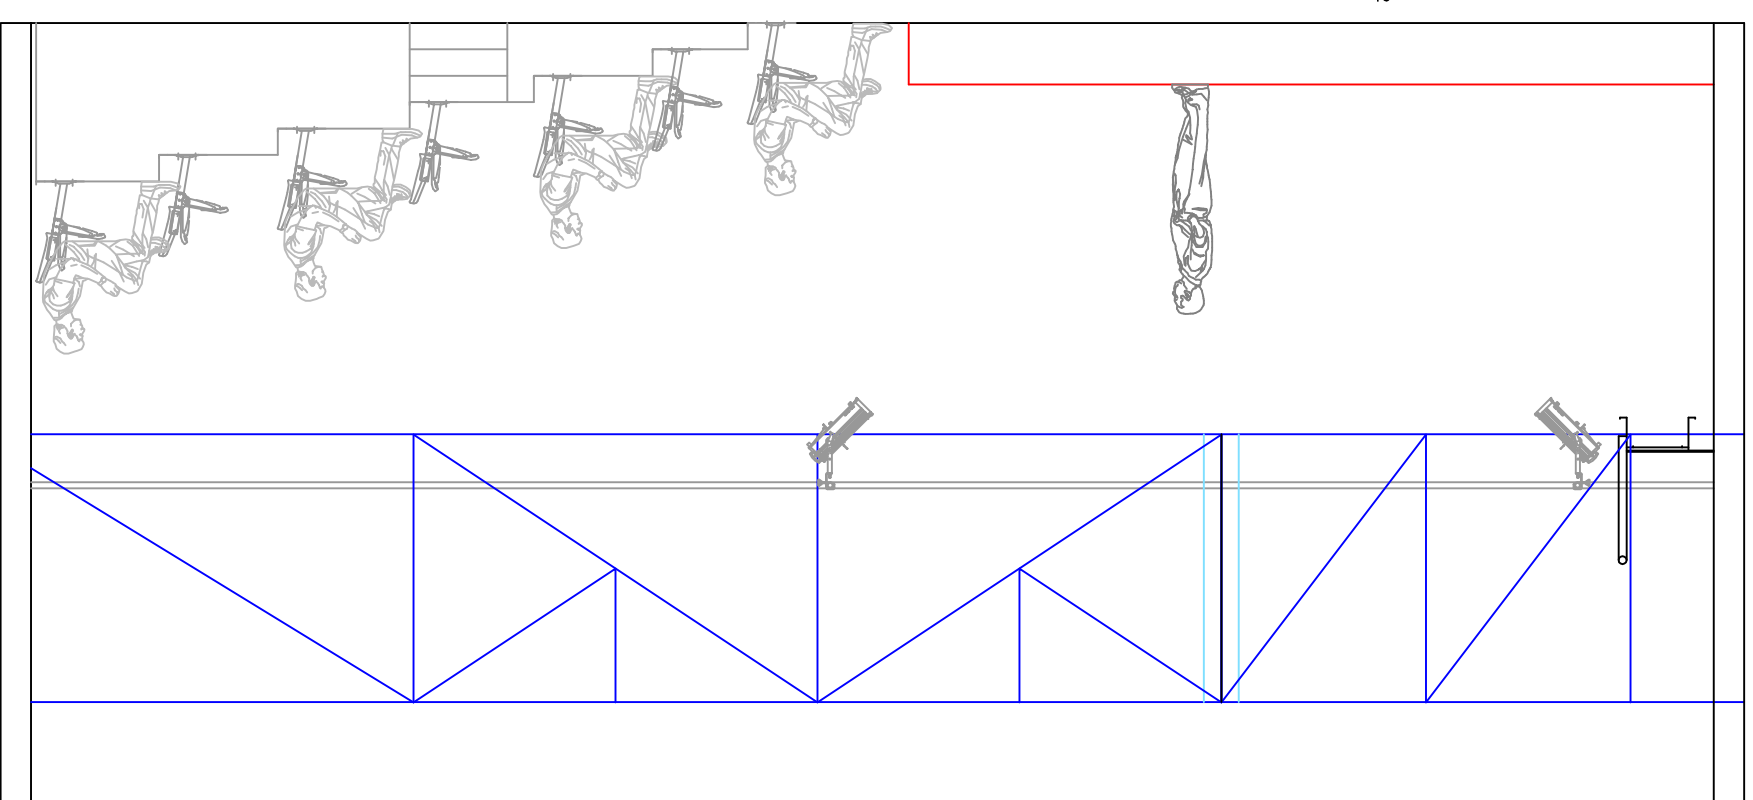

LIGHTING COMPLEMENT

	SELECON ACCLAIM 18/34	X 6
	SELECON ACCLAIM 24/44	X 6
	SELECON ACCLAIM 650W FRESNEL	X 28
	P 743 1000W FRESNEL	X 12
	PRELUDE F 650W	X 2
	PRELUDE PC 650W	X 10
	P 123 500W FRESNEL	X 20
	QUARTET F 650W	X 2
	QUARTET PC 650W	X 2
	P 23	X 8
	SL 15/32 650W PROFILE	X 1
	CODA 500 FLOOD	X 4
	T - SPOT	ON REQUEST
	PARCAN	ON REQUEST
	CCT 500F	ON REQUEST

PhilipsStrand Wallrack 2.5kW dimmers x 60

LX CONTROL: grandMA PICO
OR grandMA PC on WING

Show Title:	
Drawing Title:	
Director:	
Set Designer:	
Lighting Designer:	
Drawing #:	Scale: WORLD SIZE REFER TO SCALE BAR WHEN PRINTED
Revision:	
Date:	12 June 2014

Notes

Catwalk above SR has been removed
Note roof beams (blue) above stage at 2.6m

METRES 0 1 2 3 4 5 6 7 8 9 10